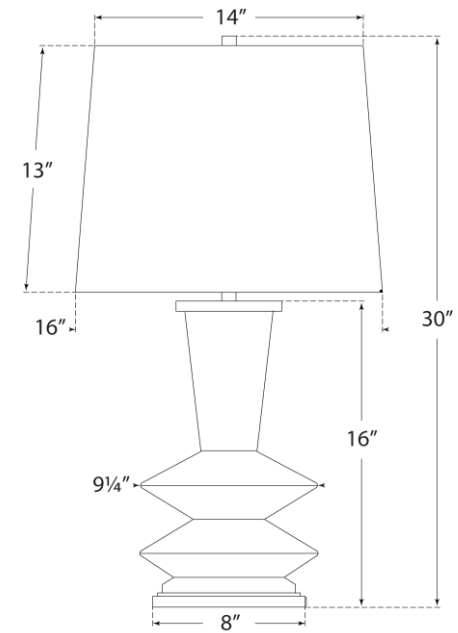

SPEC SHEET

Whittaker Medium Table Lamp

Item # CS 3646BKP-L

Designer: Christopher Spitzmiller

Height: 30"

Width: 16"

Base: 8" Round

Finishes: BKP, IVO, LLC, MBB

Shade Treatments: L

Shade Details: 14" x 16" x 13"

Socket: E26 Dimmer

Wattage: 100 A

Note: Reactive Ceramic Glazes Will Vary in Color and Texture

Front View